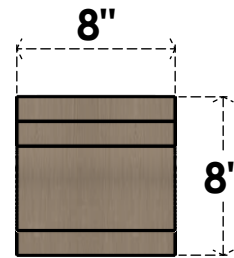

ITEM NUMBER: CORU08X08X08MEDRCPR

8"W X 8"D X 8"H SERIES 1 WIDE MEDITERRANEAN ROUGH CEDAR
TIMBERTHANE FAUX WOOD CORBEL, PRIMED

SIDE PROFILE

FRONT PROFILE

ISOMETRIC

EKENA MILLWORK
2300 WEST MAIN ST.
CLARKSVILLE, TX 75426
TOLL FREE: 866-607-0453
WWW.EKENAMILLWORK.COM

NOTES

1. INSTALLATION TO BE COMPLETED IN ACCORDANCE WITH MANUFACTURER'S SPECIFICATIONS.
2. DRAWING MAY NOT BE TO SCALE
3. THIS DRAWING IS INTENDED FOR DESIGN AND PLANNING PURPOSES ONLY.
4. ALL INFORMATION CONTAINED HEREIN WAS CURRENT AT THE TIME OF DEVELOPMENT BUT MUST BE REVIEWED AND APPROVED BY THE PRODUCT MANUFACTURER TO BE CONSIDERED ACCURATE.
5. TIMBERTHANE ARCHITECTURAL PRODUCTS ARE MADE FROM HIGH DENSITY URETHANE AND COME FACTORY PRIMED