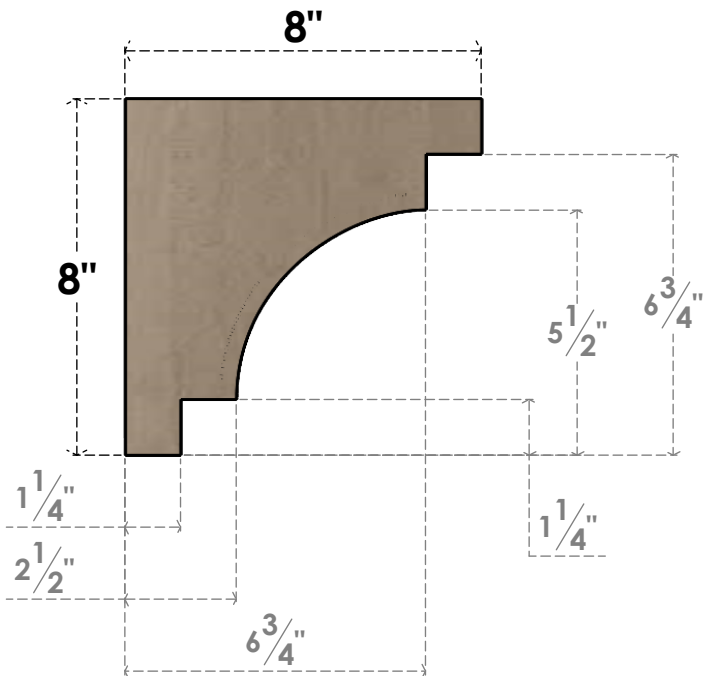

ITEM NUMBER: CORU08X08X08MEDRCPR

8"W X 8"D X 8"H SERIES 1 WIDE MEDITERRANEAN ROUGH CEDAR
TIMBERTHANE FAUX WOOD CORBEL, PRIMED

SIDE PROFILE

FRONT PROFILE

ISOMETRIC

EKENA MILLWORK
2300 WEST MAIN ST.
CLARKSVILLE, TX 75426
TOLL FREE: 866-607-0453
WWW.EKENAMILLWORK.COM

NOTES

1. INSTALLATION TO BE COMPLETED IN ACCORDANCE WITH MANUFACTURER'S SPECIFICATIONS.
2. DRAWING MAY NOT BE TO SCALE
3. THIS DRAWING IS INTENDED FOR DESIGN AND PLANNING PURPOSES ONLY.
4. ALL INFORMATION CONTAINED HEREIN WAS CURRENT AT THE TIME OF DEVELOPMENT BUT MUST BE REVIEWED AND APPROVED BY THE PRODUCT MANUFACTURER TO BE CONSIDERED ACCURATE.
5. TIMBERTHANE ARCHITECTURAL PRODUCTS ARE MADE FROM HIGH DENSITY URETHANE AND COME FACTORY PRIMED