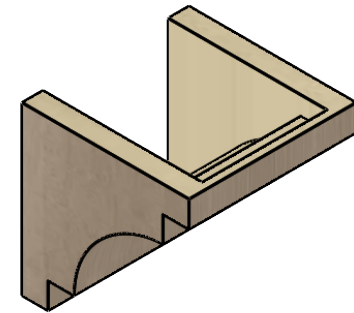

ITEM NUMBER: CORU08X08X08MEDRCPR

8"W X 8"D X 8"H SERIES 1 WIDE MEDITERRANEAN ROUGH CEDAR
TIMBERTHANE FAUX WOOD CORBEL, PRIMED

SIDE PROFILE

FRONT PROFILE

ISOMETRIC

EKENA MILLWORK
2300 WEST MAIN ST.
CLARKSVILLE, TX 75426
TOLL FREE: 866-607-0453
WWW.EKENAMILLWORK.COM

NOTES

1. INSTALLATION TO BE COMPLETED IN ACCORDANCE WITH MANUFACTURER'S SPECIFICATIONS.
2. DRAWING MAY NOT BE TO SCALE
3. THIS DRAWING IS INTENDED FOR DESIGN AND PLANNING PURPOSES ONLY.
4. ALL INFORMATION CONTAINED HEREIN WAS CURRENT AT THE TIME OF DEVELOPMENT BUT MUST BE REVIEWED AND APPROVED BY THE PRODUCT MANUFACTURER TO BE CONSIDERED ACCURATE.
5. TIMBERTHANE ARCHITECTURAL PRODUCTS ARE MADE FROM HIGH DENSITY URETHANE AND COME FACTORY PRIMED